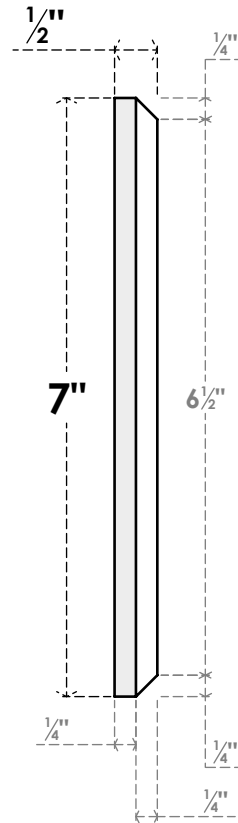

ROSP070X070X050SDG03

7"W X 7"H X 1/2"P STANDARD SEDGWICK BULLSEYE ROSETTE WITH BEVELED EDGE, ARCHITECTURAL GRADE PVC

FRONT

SIDE

EKENA MILLWORK
2300 WEST MAIN ST.
CLARKSVILLE, TX 75426
TOLL FREE: 866-607-0453
WWW.EKENAMILLWORK.COM

NOTES

1. INSTALLATION TO BE COMPLETED IN ACCORDANCE WITH MANUFACTURER'S SPECIFICATIONS.
2. DRAWING MAY NOT BE TO SCALE
3. THIS DRAWING IS INTENDED FOR DESIGN AND PLANNING PURPOSES ONLY.
4. ALL INFORMATION CONTAINED HEREIN WAS CURRENT AT THE TIME OF DEVELOPMENT BUT MUST BE REVIEWED AND APPROVED BY THE PRODUCT MANUFACTURER TO BE CONSIDERED ACCURATE.
5. ARCHITECTURAL GRADE PVC PRODUCTS ARE MADE FROM EXPANDED CELLULAR PVC AND COME NATURALLY WHITE BUT MAY BE PAINTED