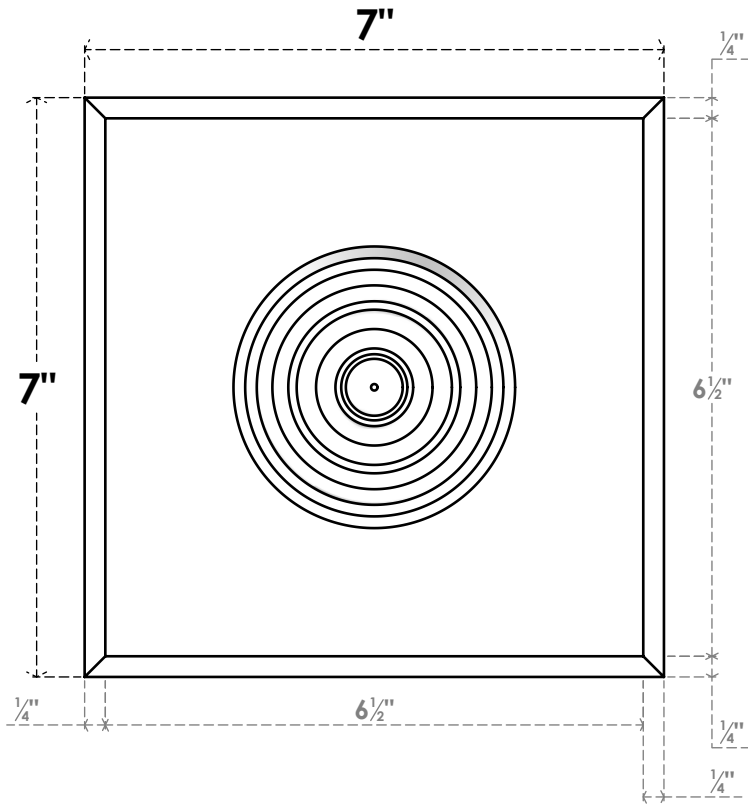

ROSP070X070X050SDG03

7"W X 7"H X 1/2"P STANDARD SEDGWICK BULLSEYE ROSETTE WITH BEVELED EDGE, ARCHITECTURAL GRADE PVC

FRONT

SIDE

EKENA MILLWORK
2300 WEST MAIN ST.
CLARKSVILLE, TX 75426
TOLL FREE: 866-607-0453
WWW.EKENAMILLWORK.COM